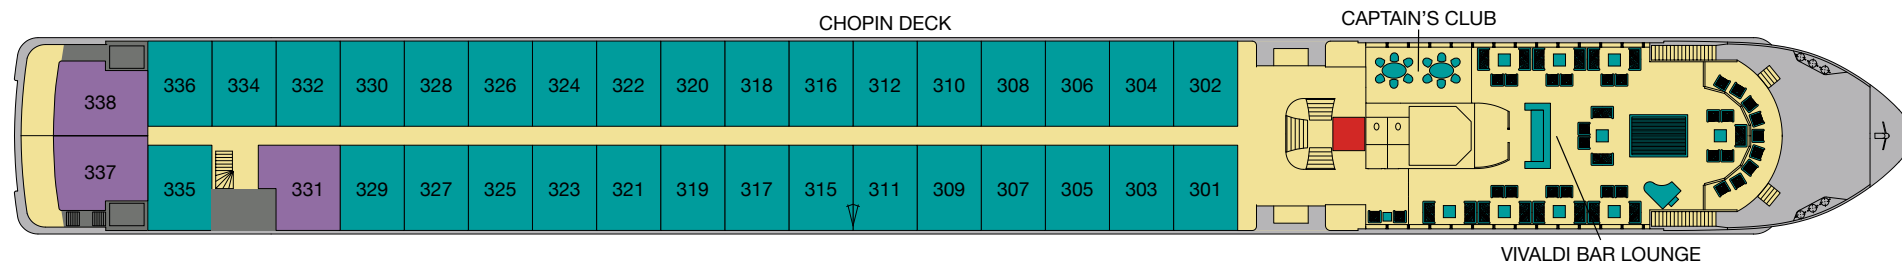

# MV Serenade 2 Deck Plan

## All Cabins Include:

- Twin beds with tempur mattresses
- Seating area
- Dressing table & mirror
- Good wardrobe/drawer space
- Mini-bar fridge
- Coffee/tea making facilities
- Safe
- Hair dryer
- Flat-screen satellite TV
- Telephone