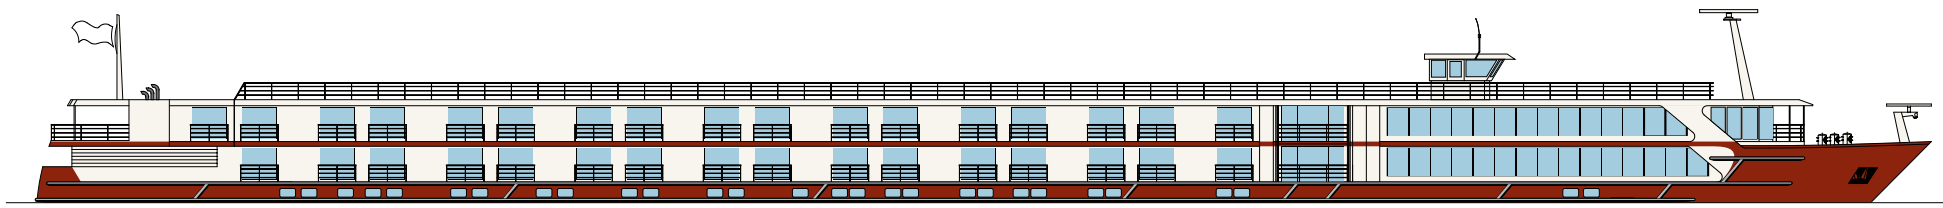

# MV Serenade 2 Deck Plan

## All Cabins Include:

- Twin beds with tempur mattresses
- Seating area
- Dressing table & mirror
- Good wardrobe/drawer space
- Mini-bar fridge
- Coffee/tea making facilities
- Safe
- Hair dryer
- Flat-screen satellite TV
- Telephone