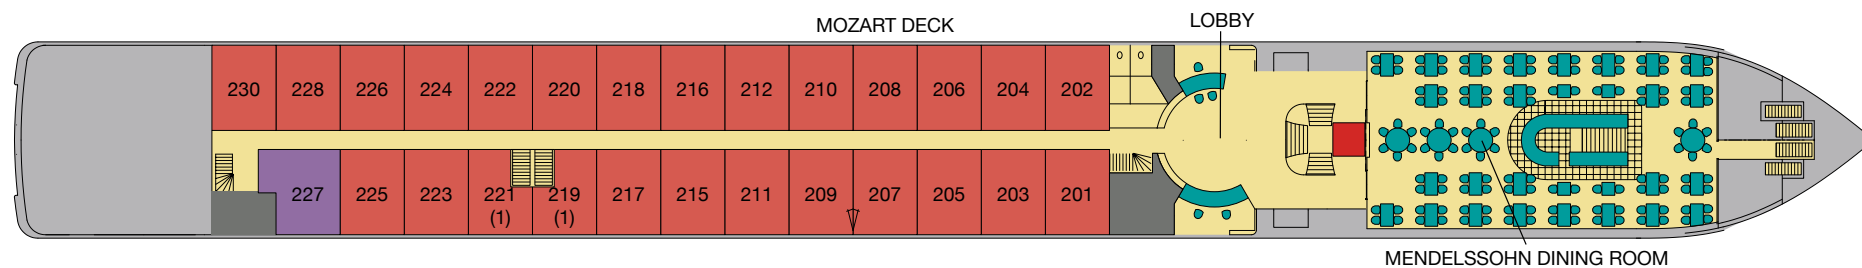

# MV Serenade 2 Deck Plan

## All Cabins Include:

- Twin beds with tempur mattresses
- Seating area
- Dressing table & mirror
- Good wardrobe/drawer space
- Mini-bar fridge
- Coffee/tea making facilities
- Safe
- Hair dryer
- Flat-screen satellite TV
- Telephone