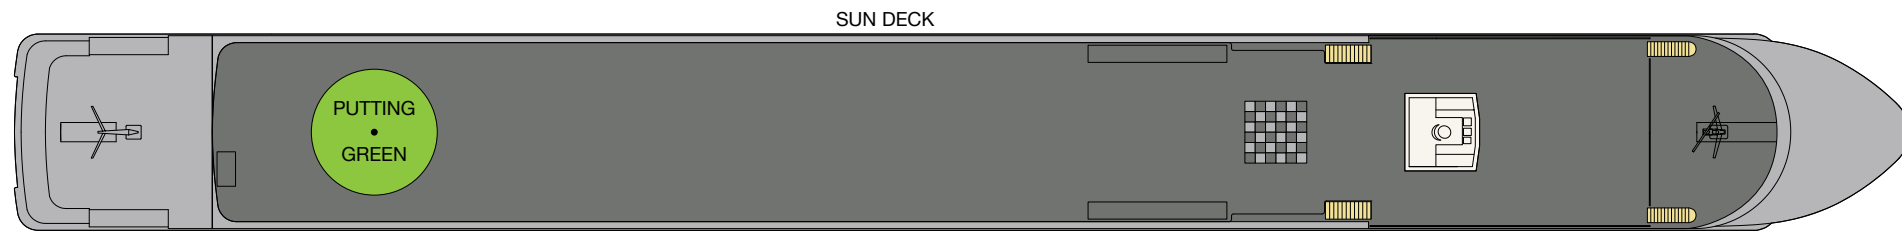

# MV Serenade 2 Deck Plan

## All Cabins Include:

- Twin beds with tempur mattresses
- Seating area
- Dressing table & mirror
- Good wardrobe/drawer space
- Mini-bar fridge
- Coffee/tea making facilities
- Safe
- Hair dryer
- Flat-screen satellite TV
- Telephone