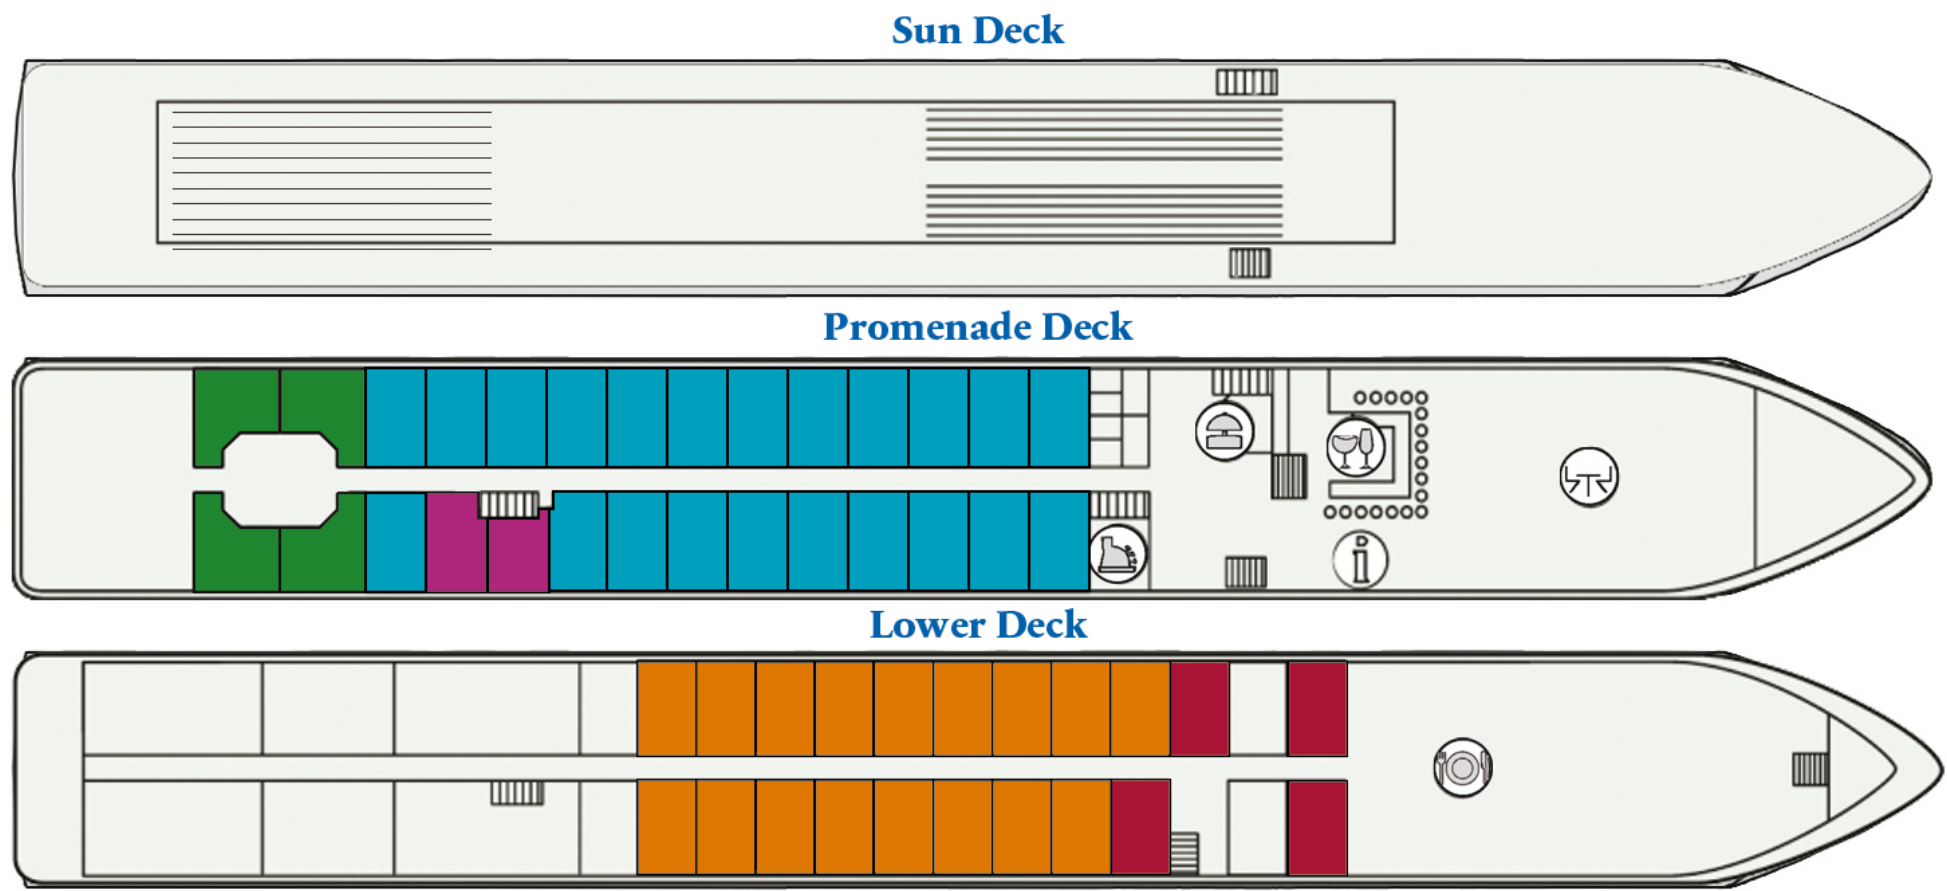

MS Olympia Deck Plan

- All Cabins Include:**
- Twin-beds which convert into a daytime sofa (not available in single cabins)*
 - Private shower and bathroom
 - Table & a stool
 - Wardrobe
 - Colour Television
 - Telephone
 - Fridge
 - Large picture window

Standard Lower Classic Lower Standard Promenade Classic Promenade Single Promenade

Key

Bar Lounge Shop Reception Restaurant

* Standard promenade cabins mainly have double beds which do not convert into sofas and do not have a table or stool.