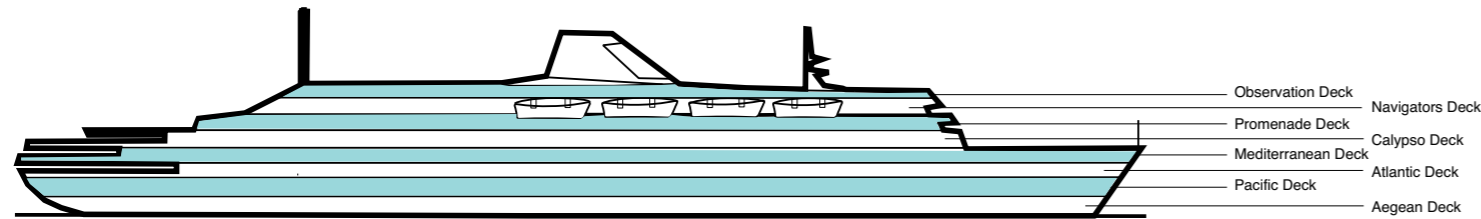

MV Azores Deck Plan

CABIN CATEGORY LEGEND

Cat OPS	Owners Presidential Suite
Cat DBS	De Luxe Balcony Suite
Cat DJS	De Luxe Junior Suite
Cat JS	Junior Suite
Cat DL	De Luxe
Cat 12	Premium Twin
Cat 11	Superior Plus Twin
Cat 10	Superior Single
Cat 9	Superior Twin
Cat 8	Standard Plus Twin
Cat 7	Standard Twin
Cat 6	Standard Twin
Cat 5	Superior Single (Inner)
Cat 4	Premium Twin (Inner)
Cat 3	Superior Twin (Inner)
Cat 2	Standard Plus Twin (Inner)
Cat 1	Standard Twin (Inner)

Footnote: All categories with ocean view unless stated.

SYMBOL LEGEND

- Lift
- Twin beds can be pushed together
- ♥ Double bed
- ★ One bed with additional pullman berth
- ⊗ Obstructed view
- Third and fourth berths
- ▲ Third berth
- + Additional sofa bed