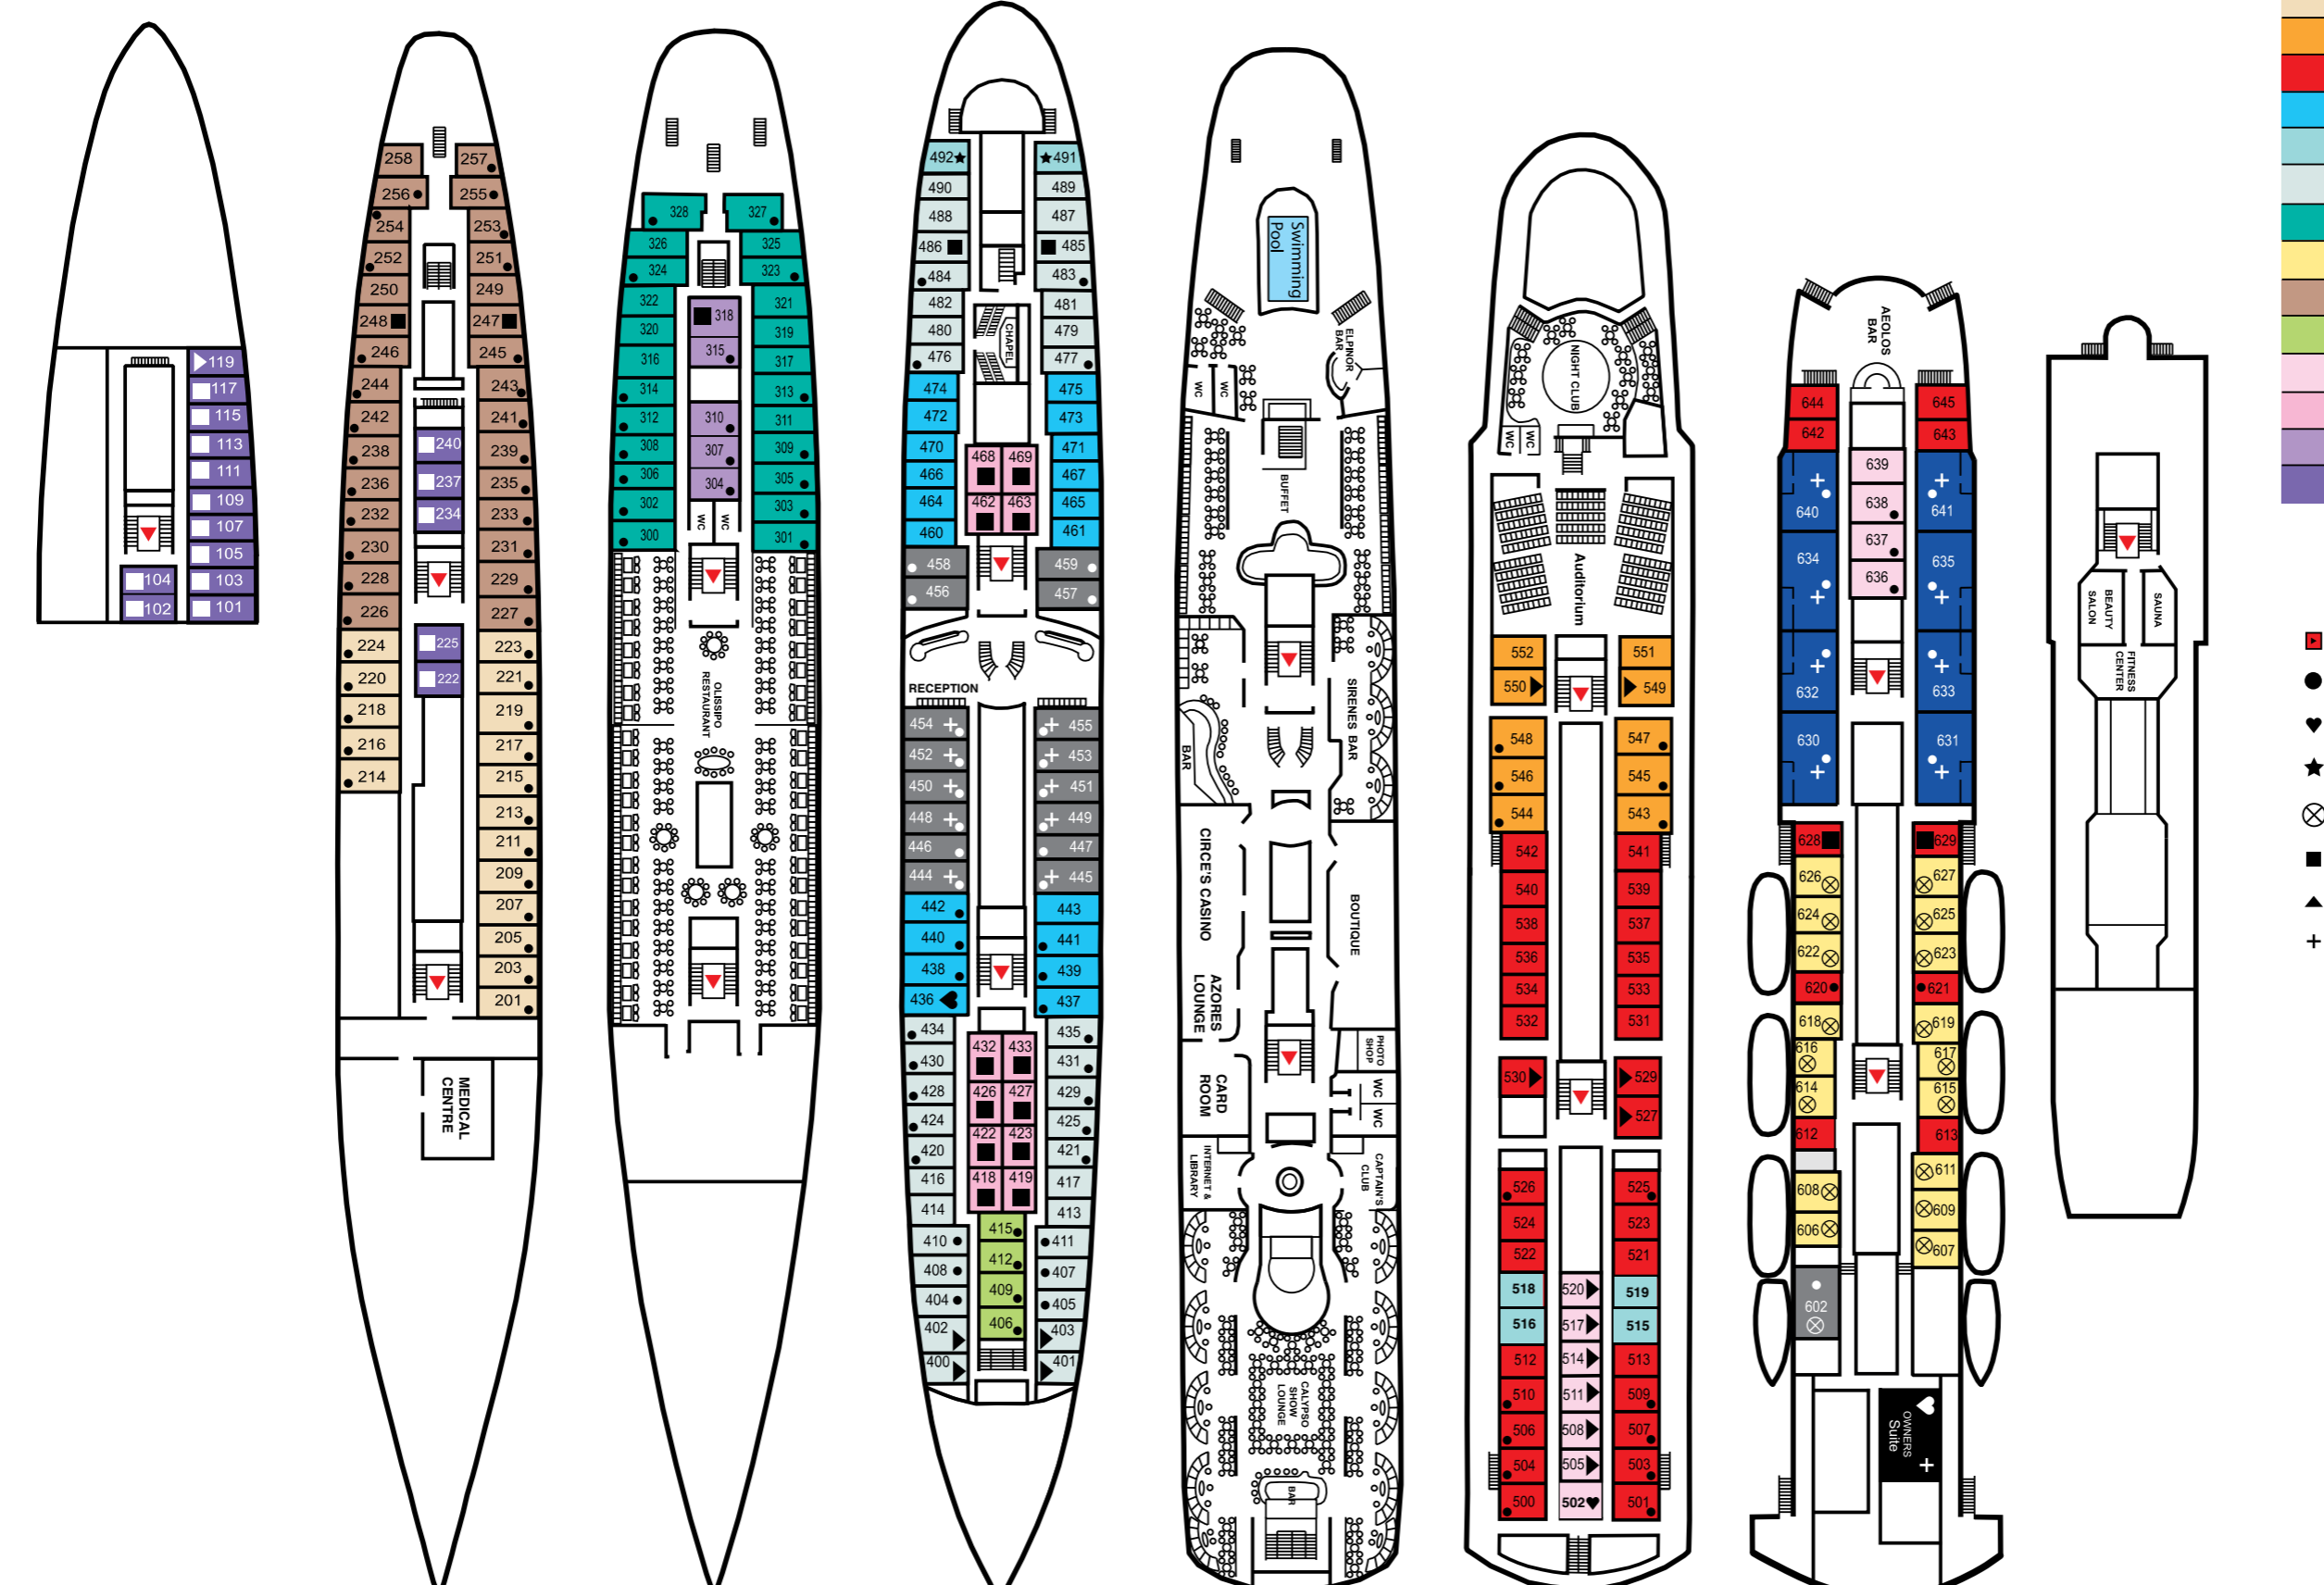

MV Azores Deck Plan

CABIN CATEGORY LEGEND

Cat OPS	Owners Presidential Suite
Cat DBS	De Luxe Balcony Suite
Cat DJS	De Luxe Junior Suite
Cat JS	Junior Suite
Cat DL	De Luxe
Cat 12	Premium Twin
Cat 11	Superior Plus Twin
Cat 10	Superior Single
Cat 9	Superior Twin
Cat 8	Standard Plus Twin
Cat 7	Standard Twin
Cat 6	Standard Twin
Cat 5	Superior Single (Inner)
Cat 4	Premium Twin (Inner)
Cat 3	Superior Twin (Inner)
Cat 2	Standard Plus Twin (Inner)
Cat 1	Standard Twin (Inner)

Footnote: All categories with ocean view unless stated.

SYMBOL LEGEND

- Lift
- Twin beds can be pushed together
- ♥ Double bed
- ★ One bed with additional pullman berth
- ⊗ Obstructed view
- Third and fourth berths
- ▲ Third berth
- + Additional sofa bed

Aegean Deck 1

Pacific Deck 2

Atlantic Deck 3

Mediterranean Deck 4

Calypso Deck 4a

Promenade Deck 5

Navigators Deck 6

Observation Deck 7