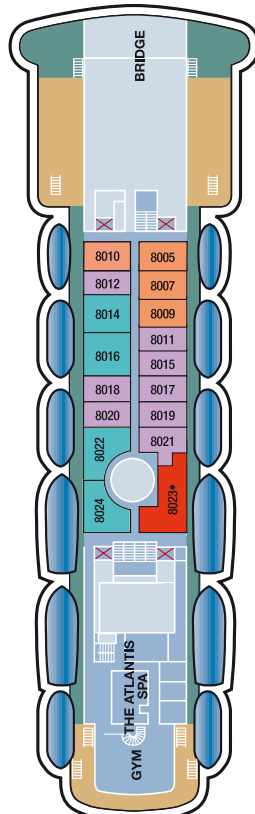

CABIN CATEGORY LEGEND

CAT OS	Owners Suite
CAT DS	Suite
CAT JS	Junior Suite Double Bed
CAT DL	De Luxe Double Ocean View
CAT 12	Premium Twin Ocean View
CAT 11	Superior Plus Twin (Obstructed View)
CAT 10	Standard Single Ocean View
CAT 9	Superior Twin Ocean View
CAT 8	Standard Plus Twin Ocean View
CAT 7	Standard Twin Ocean View
CAT 6	Standard Twin Ocean View
CAT 5	Standard Single Inner
CAT 4	Superior Twin Inner
CAT 3	Standard Plus Twin Inner
CAT 2	Standard Twin Inner
CAT 1	Standard Twin Inner

SYMBOL LEGEND

- ☒ Lift
- Third Berth
- Third & Fourth Berth
- Facilities for the disabled

Cabins across all grades may have restricted views, fixed double beds or L-Shaped bed configuration. For full details please contact reservations.

- 10 Sky Deck
- 9 Sun Deck
- 8 Bridge Deck
- 7 Promenade Deck
- 6 Riviera Deck
- 5 Pacific Deck
- 4 Bali Deck
- 3 Coral Deck

Sky Deck

Sun Deck

Bridge Deck

Promenade Deck

Riviera Deck

Pacific Deck

Bali Deck