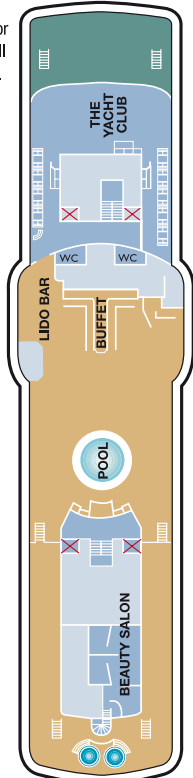

CABIN CATEGORY LEGEND

CAT OS	Owners Suite
CAT DS	Suite
CAT JS	Junior Suite Double Bed
CAT DL	De Luxe Double Ocean View
CAT 12	Premium Twin Ocean View
CAT 11	Superior Plus Twin (Obstructed View)
CAT 10	Standard Single Ocean View
CAT 9	Superior Twin Ocean View
CAT 8	Standard Plus Twin Ocean View
CAT 7	Standard Twin Ocean View
CAT 6	Standard Twin Ocean View
CAT 5	Standard Single Inner
CAT 4	Superior Twin Inner
CAT 3	Standard Plus Twin Inner
CAT 2	Standard Twin Inner
CAT 1	Standard Twin Inner

SYMBOL LEGEND

- ☒ Lift
- Third Berth
- Third & Fourth Berth
- Facilities for the disabled

Cabins across all grades may have restricted views, fixed double beds or L-Shaped bed configuration. For full details please contact reservations.

- 10 Sky Deck
- 9 Sun Deck
- 8 Bridge Deck
- 7 Promenade Deck
- 6 Riviera Deck
- 5 Pacific Deck
- 4 Bali Deck
- 3 Coral Deck

Sky Deck

Sun Deck

Bridge Deck

Promenade Deck

Riviera Deck

Pacific Deck

Bali Deck