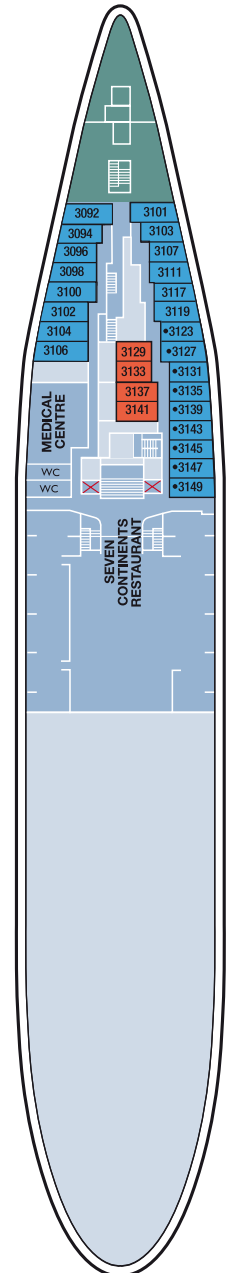

CABIN CATEGORY LEGEND

CAT OS	Owners Suite
CAT DS	Suite
CAT JS	Junior Suite Double Bed
CAT DL	De Luxe Double Ocean View
CAT 12	Premium Twin Ocean View
CAT 11	Superior Plus Twin (Obstructed View)
CAT 10	Standard Single Ocean View
CAT 9	Superior Twin Ocean View
CAT 8	Standard Plus Twin Ocean View
CAT 7	Standard Twin Ocean View
CAT 6	Standard Twin Ocean View
CAT 5	Standard Single Inner
CAT 4	Superior Twin Inner
CAT 3	Standard Plus Twin Inner
CAT 2	Standard Twin Inner
CAT 1	Standard Twin Inner

SYMBOL LEGEND

- ☒ Lift
- Third Berth
- Third & Fourth Berth
- Facilities for the disabled

Cabins across all grades may have restricted views, fixed double beds or L-Shaped bed configuration. For full details please contact reservations.

- 10 Sky Deck
- 9 Sun Deck
- 8 Bridge Deck
- 7 Promenade Deck
- 6 Riviera Deck
- 5 Pacific Deck
- 4 Bali Deck
- 3 Coral Deck

Sky Deck

Sun Deck

Bridge Deck

Promenade Deck

Riviera Deck

Pacific Deck

Bali Deck

Coral Deck