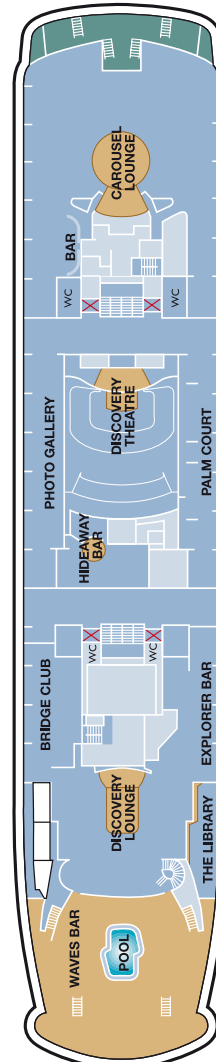

CABIN CATEGORY LEGEND

CAT OS	Owners Suite
CAT DS	Suite
CAT JS	Junior Suite Double Bed
CAT DL	De Luxe Double Ocean View
CAT 12	Premium Twin Ocean View
CAT 11	Superior Plus Twin (Obstructed View)
CAT 10	Standard Single Ocean View
CAT 9	Superior Twin Ocean View
CAT 8	Standard Plus Twin Ocean View
CAT 7	Standard Twin Ocean View
CAT 6	Standard Twin Ocean View
CAT 5	Standard Single Inner
CAT 4	Superior Twin Inner
CAT 3	Standard Plus Twin Inner
CAT 2	Standard Twin Inner
CAT 1	Standard Twin Inner

SYMBOL LEGEND

- ☒ Lift
- Third Berth
- Third & Fourth Berth
- Facilities for the disabled

Cabins across all grades may have restricted views, fixed double beds or L-Shaped bed configuration. For full details please contact reservations.

- 10 Sky Deck
- 9 Sun Deck
- 8 Bridge Deck
- 7 Promenade Deck
- 6 Riviera Deck
- 5 Pacific Deck
- 4 Bali Deck
- 3 Coral Deck

Sky Deck

Sun Deck

Bridge Deck

Promenade Deck

Riviera Deck

Pacific Deck

Bali Deck