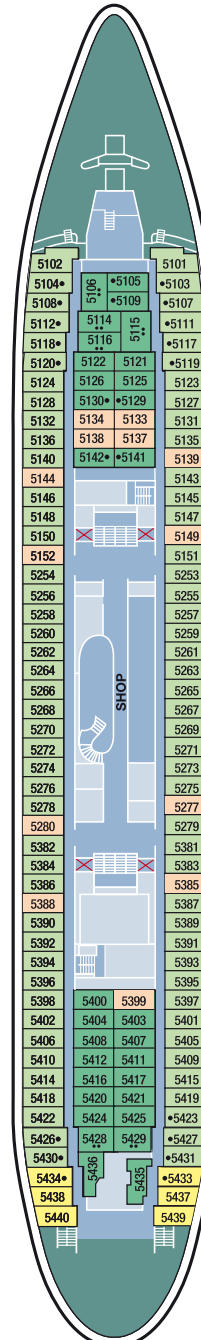

CABIN CATEGORY LEGEND

CAT OS	Owners Suite
CAT DS	Suite
CAT JS	Junior Suite Double Bed
CAT DL	De Luxe Double Ocean View
CAT 12	Premium Twin Ocean View
CAT 11	Superior Plus Twin (Obstructed View)
CAT 10	Standard Single Ocean View
CAT 9	Superior Twin Ocean View
CAT 8	Standard Plus Twin Ocean View
CAT 7	Standard Twin Ocean View
CAT 6	Standard Twin Ocean View
CAT 5	Standard Single Inner
CAT 4	Superior Twin Inner
CAT 3	Standard Plus Twin Inner
CAT 2	Standard Twin Inner
CAT 1	Standard Twin Inner

SYMBOL LEGEND

- ☒ Lift
- Third Berth
- Third & Fourth Berth
- Facilities for the disabled

Cabins across all grades may have restricted views, fixed double beds or L-Shaped bed configuration. For full details please contact reservations.

- 10 Sky Deck
- 9 Sun Deck
- 8 Bridge Deck
- 7 Promenade Deck
- 6 Riviera Deck
- 5 Pacific Deck
- 4 Bali Deck
- 3 Coral Deck

Sky Deck

Sun Deck

Bridge Deck

Promenade Deck

Riviera Deck

Pacific Deck

Bali Deck