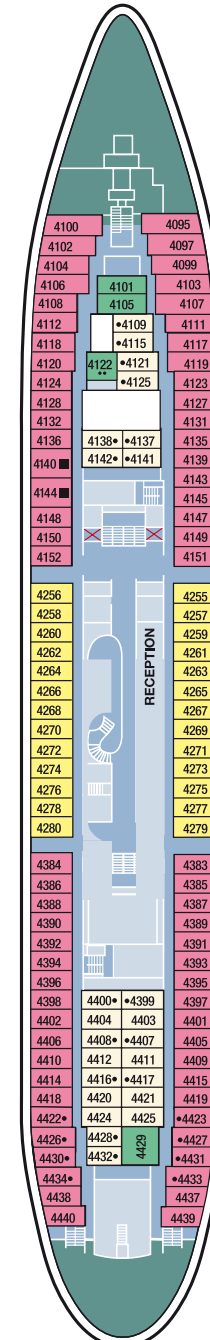

CABIN CATEGORY LEGEND

CAT OS	Owners Suite
CAT DS	Suite
CAT JS	Junior Suite Double Bed
CAT DL	De Luxe Double Ocean View
CAT 12	Premium Twin Ocean View
CAT 11	Superior Plus Twin (Obstructed View)
CAT 10	Standard Single Ocean View
CAT 9	Superior Twin Ocean View
CAT 8	Standard Plus Twin Ocean View
CAT 7	Standard Twin Ocean View
CAT 6	Standard Twin Ocean View
CAT 5	Standard Single Inner
CAT 4	Superior Twin Inner
CAT 3	Standard Plus Twin Inner
CAT 2	Standard Twin Inner
CAT 1	Standard Twin Inner

SYMBOL LEGEND

- ☒ Lift
- Third Berth
- Third & Fourth Berth
- Facilities for the disabled

Cabins across all grades may have restricted views, fixed double beds or L-Shaped bed configuration. For full details please contact reservations.

- 10 Sky Deck
- 9 Sun Deck
- 8 Bridge Deck
- 7 Promenade Deck
- 6 Riviera Deck
- 5 Pacific Deck
- 4 Bali Deck
- 3 Coral Deck

Sky Deck

Sun Deck

Bridge Deck

Promenade Deck

Riviera Deck

Pacific Deck

Bali Deck