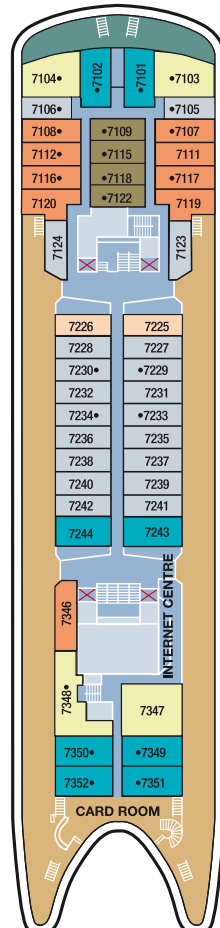

CABIN CATEGORY LEGEND

CAT OS	Owners Suite
CAT DS	Suite
CAT JS	Junior Suite Double Bed
CAT DL	De Luxe Double Ocean View
CAT 12	Premium Twin Ocean View
CAT 11	Superior Plus Twin (Obstructed View)
CAT 10	Standard Single Ocean View
CAT 9	Superior Twin Ocean View
CAT 8	Standard Plus Twin Ocean View
CAT 7	Standard Twin Ocean View
CAT 6	Standard Twin Ocean View
CAT 5	Standard Single Inner
CAT 4	Superior Twin Inner
CAT 3	Standard Plus Twin Inner
CAT 2	Standard Twin Inner
CAT 1	Standard Twin Inner

SYMBOL LEGEND

- ☒ Lift
- Third Berth
- Third & Fourth Berth
- Facilities for the disabled

Cabins across all grades may have restricted views, fixed double beds or L-Shaped bed configuration. For full details please contact reservations.

- 10 Sky Deck
- 9 Sun Deck
- 8 Bridge Deck
- 7 Promenade Deck
- 6 Riviera Deck
- 5 Pacific Deck
- 4 Bali Deck
- 3 Coral Deck

Sky Deck

Sun Deck

Bridge Deck

Promenade Deck

Riviera Deck

Pacific Deck

Bali Deck